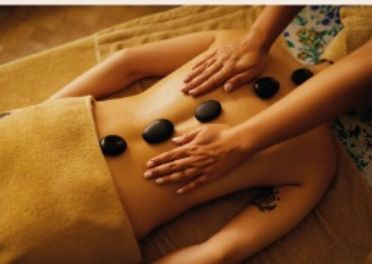

• Rituel des Iles 90' / Island Ritual 90' 1400MAD

Gommage apaisant à la pulpe de coco / Soothing coconut pulp scrub
Enveloppement douceur / Gentle wrap
Massage caresse des Iles / Island caress massage
Bain hydromassant à la poudre de coton / Hydro-massage bath with cotton powder

• Rituel Oasis 90' / Oasis Ritual 90' 1400MAD

Gommage tonique aux agrumes / Energizing citrus scrub
Douche sous affusion / Shower under a cascade
Enveloppement soyeux / Silky wrap
Massage vague revitalisante / Revitalizing wave massage

• Rituel Chaleur du Sud 90' / Southern Heat Ritual 90' 1400MAD

Gommage anti-oxydant aux 3 théés / Antioxidant scrub with 3 teas
Enveloppement anti-oxydant aux 3 théés / Antioxidant 3-tea wrap
Douche à jet / Jet shower
Massage énergie absolue / Absolute energy massage

Gommages Corporel 20' / Body Scrubs 20' 400MAD

Tonique aux agrumes / Citrus tonic
Revitalisant aux sels marins / Marine salts revitalizing
Anti-oxydant aux 3 théés / 3 teas antioxidant

Bains Hydromassant 20' / Hydrotherapy Baths 20' 300MAD

Reminéralisant / Remineralizing
Revitalisant à la crème d'algues / Algae cream revitalizing
Lacté apaisant / Soothing milky

Parenthèse détente 60' / Relaxation Break 60'

Une détente physique et mentale / Physical and mental relaxation

- Massage lomi-lomi / Lomi-lomi massage 1000MAD
- Secret de relaxation / Relaxation secret 1000MAD
- Caresse des Iles / Island caress 1000MAD
- Énergie absolu / Absolute energy 1200MAD
- Profondeur du désert / Desert depth 1450MAD
- Royal à 4mains / Four-hand royal 1500MAD
- Balinais / Balinese 1250MAD
- Aux pierres chaudes / Hot stone 1200MAD
- Silhouette / Silhouette 1200MAD
- Prénatal / APrenatal 1100MAD

• Soin hydratation profonde 45' / Deep hydration treatment 45' 950MAD

- Soin éclat premium 45' / Premium radiance treatment 45' 1200MAD
- Soin anti-imperfection premium / Premium anti-imperfection treatment 1200MAD
- Soin anti-âge premium 50' / Premium anti-aging treatment 50' 1400MAD